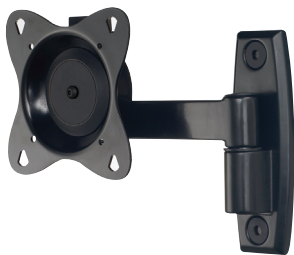

make room for life

MOVE IN ANY DIRECTION 360°

2 VESA COMPATIBLE TV BRACKETS

WIRE MANAGEMENT CHANNEL

The innovative **Full-motion MF209** features **Virtual Axis 3D™ Technology** for effortless, fluid motion in every direction possible up to 24.1cm from the wall. Just set the tension knob and forget it. Keyholes on the faceplate slide onto the TV and into place for easy bracket alignment and installation. Includes two Vesa-compatible TV Brackets to fit virtually any 15" to 37" LCD TV. Ideal for corner installations in a room which make the TV appear to be floating. Don't forget- every Sanus Mount is **UL™** certified. This means the mount has been tested to hold four times its rated weight (in this case 27.2kg) for a minimum of one minute before coming off the wall. When you think safety, think Sanus. The **MF209** has another three family members that complete the range. Check them out on [www.sanus.com.au](http://www.sanus.com.au) If you are looking for quality, there's only one word you need to remember - **Sanus.**